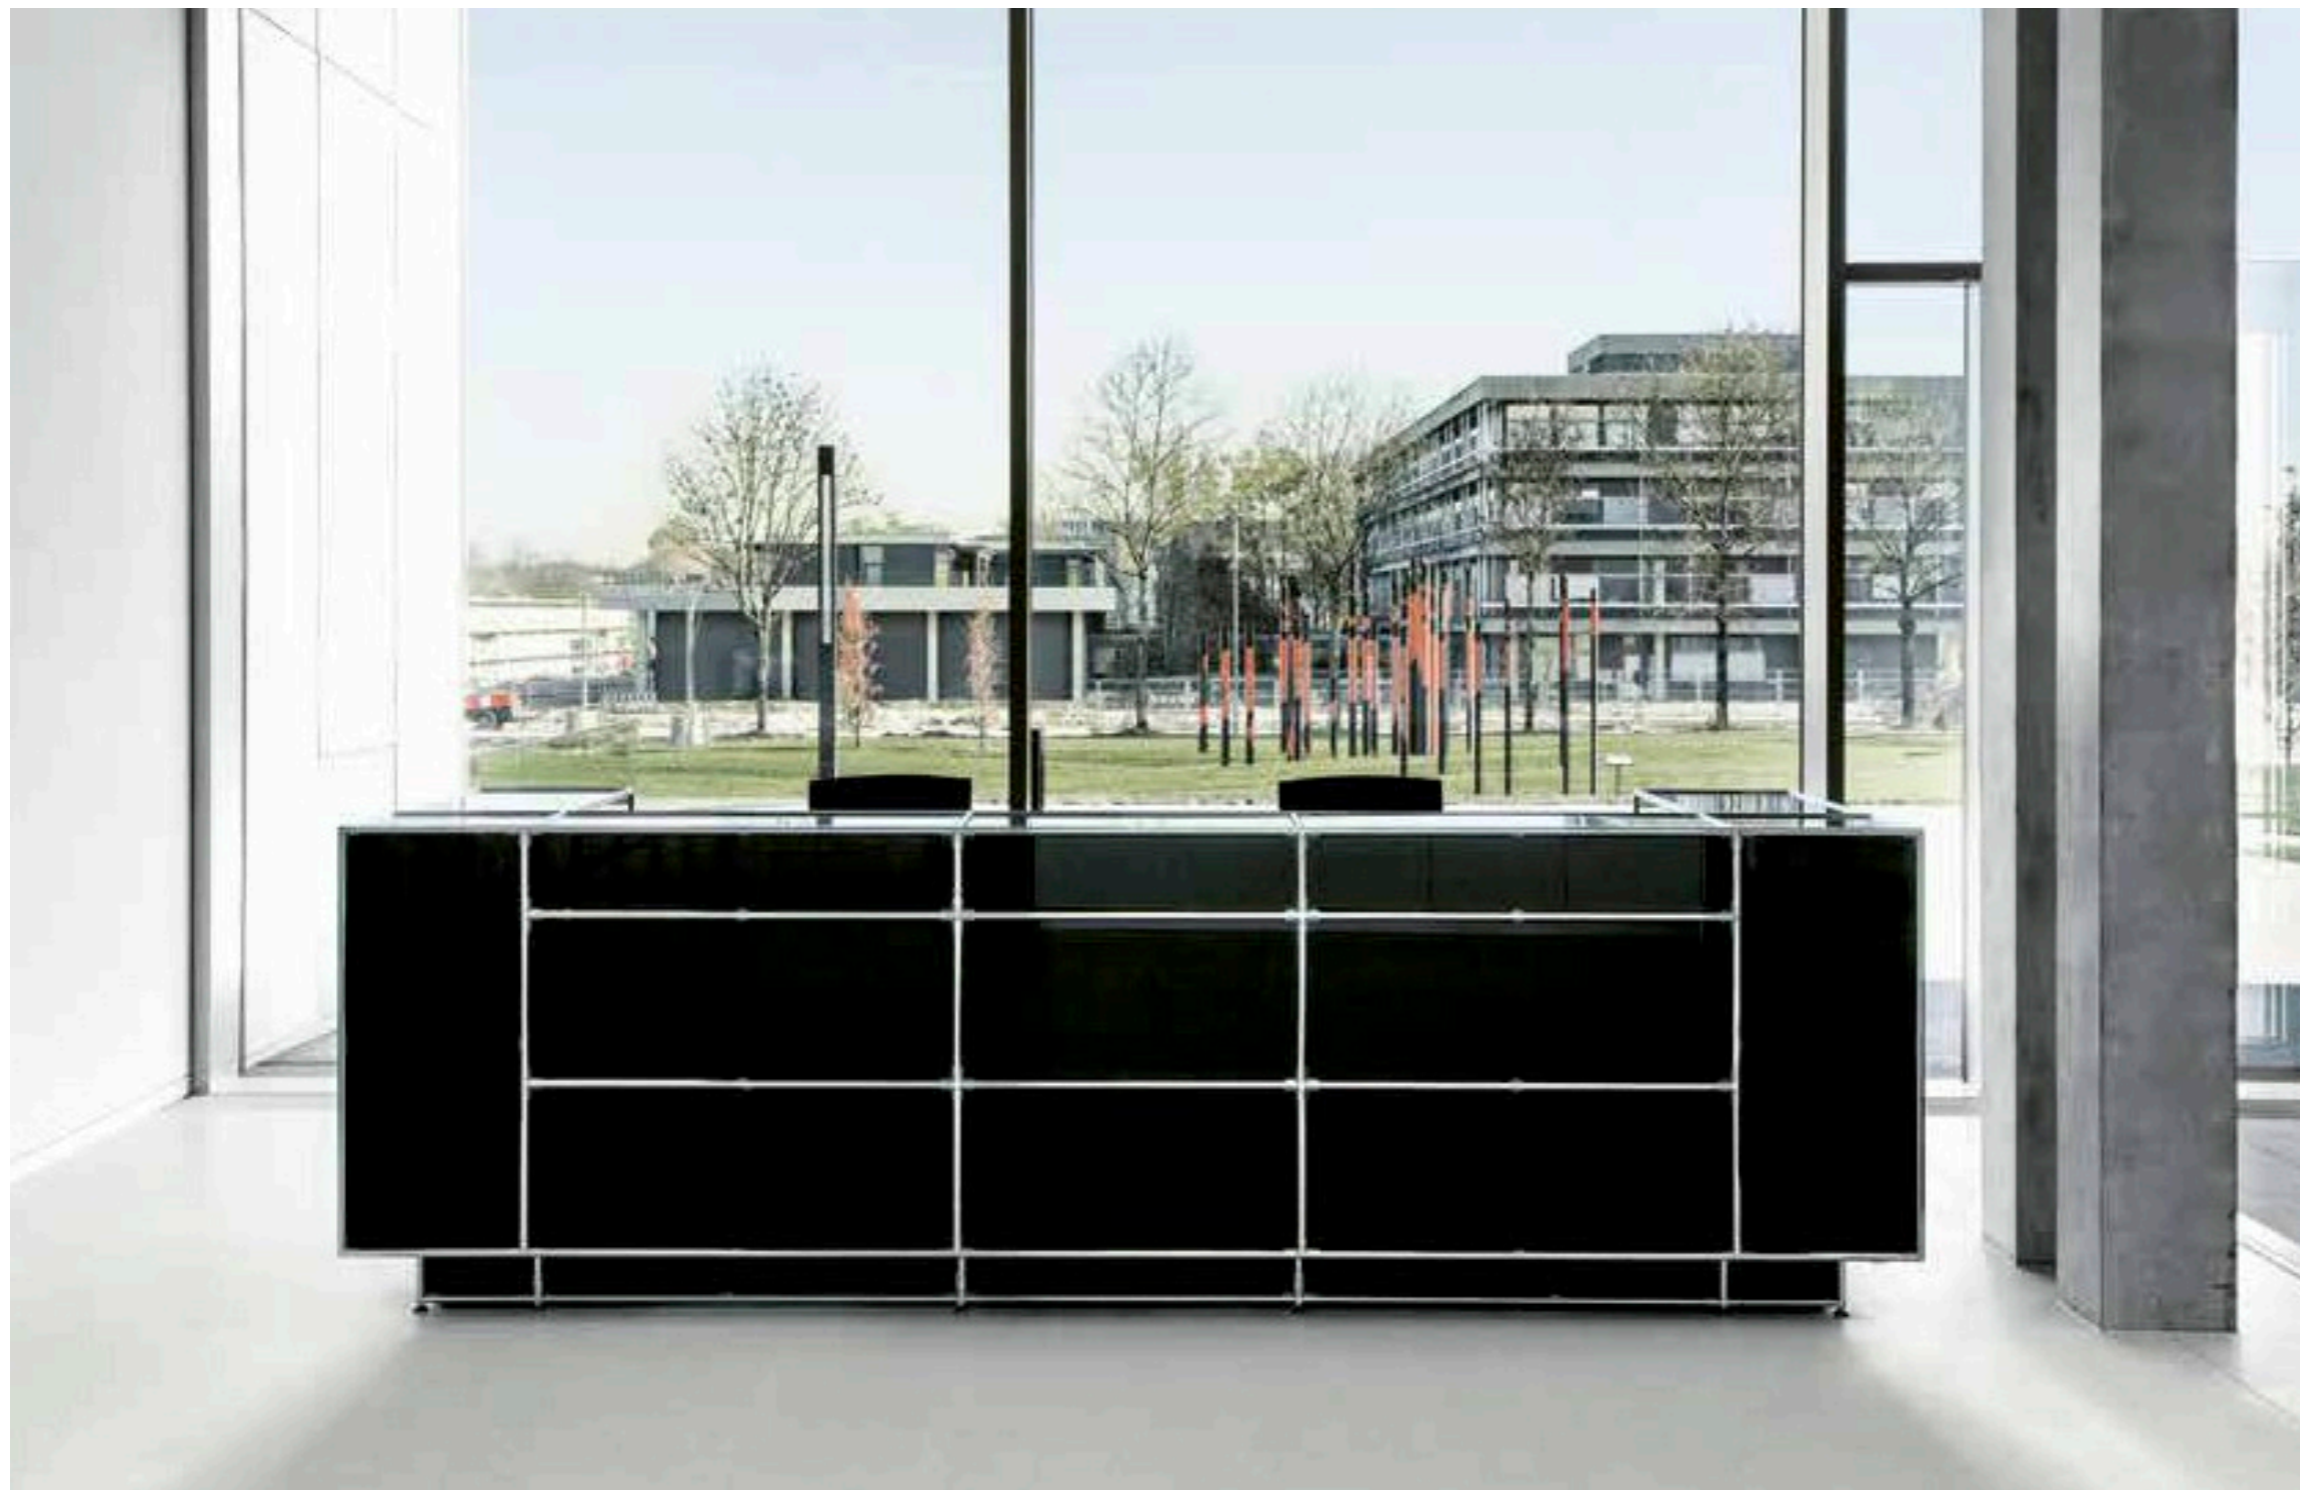

The reception is the first contact area with a company. It is also the workers' meeting place. It is a point that should radiate the company values and a pleasant welcome atmosphere. You can create a unique atmosphere customised to your brand by application of the designs, colours and surfaces of the Sunmass reception desks. When developing the Reception series, we sought to emphasise a feel of timeless, clean and simple design, but also long life. The bottom section of the reception desk is protected by Homapal with an aluminium finish. An NVV office desk is located behind the reception desk.

BLACK TECH

Náš modulárny systém vytvára samostatne stojace recepčné pulty, ktoré elegantne zapadnú do vašich miestností. Ak si želáte, môžete si svoj pult zvoliť aj ako rohový, kde môžete z dvoch strán vítať svojich hostí alebo zákazníkov.

OFFICE reception desks have a simple and elegant design. The front panel illumination with LED strip underlines their attractiveness. The centre panel is L-shaped or L-shaped with a fine line corresponding to the design of the trendy lockers.