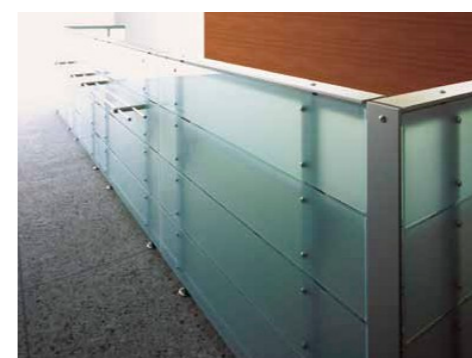

by office concept

Recepcia je miesto, kde dochádza k prvému kontaktu s firmou. Zároveň je to miesto strečovania zamestnancov. Je to bol, ktorý by mal prezentovať firemné hodnoty a príjemnú uvítaciu atmosféru. Vďaka širokej ponuke farebného prevedenia a povrchov recepcií Sunmass vytvoríte jedinečnú atmosféru na mieru vašej značky. Pri vývoji série RC Line sme dbali na to, aby pôsobila nadčasovo, čisto a jednoducho, ale tiež aby vydržala roky. Spodná časť recepcie je chránená homapalom s hliníkových povrchom. Za recepciou je umiestnený kancelársky stôl NVV.

The reception is the first contact area with a company. It is also the workers' meeting place. It is a point that should radiate the company values and a pleasant welcome atmosphere. You can create a unique atmosphere customised to your brand by application of the designs, colours and surfaces of the Sunmass reception desks. When developing the Reception series, we sought to emphasise a feel of timeless, clean and simple design, but also long life. The bottom section of the reception desk is protected by Homapal with an aluminium finish. An NVV office desk is located behind the reception desk.