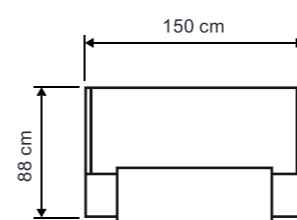

RCO 15 obdĺžniková recepcia
rectangular reception desk