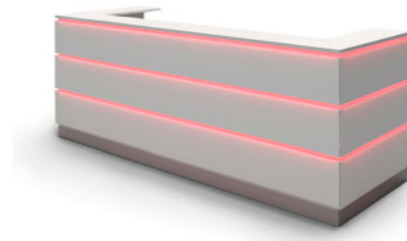

RC line

by office concept

Z steny recepcie tvorené hladkými LDTD doskami
reception walls made of glazed MFC boards

P steny recepcie tvorené tromi pruhmi
reception walls with three stripes from MFC boards