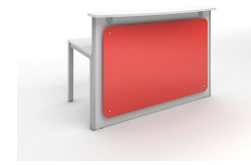

1. **L**
2. LDTD stena + lakované sklo
   - MFC panel + painted glass