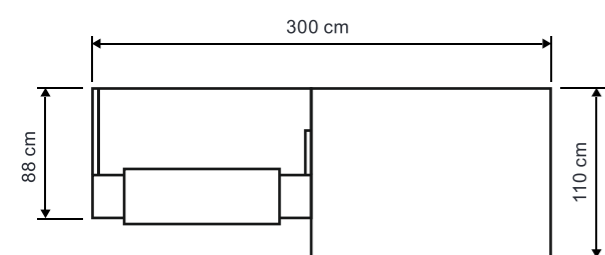

Recepcia disponuje jednoduchým a elegantným designom. Podsvietenie čelného panelu LED pásom podčiarkne ich atraktivitu. Stredový panel je tvaru L alebo tvaru L s jemnou inkou korešpondujúcou s designom trendy lockerov.

OFFICE reception desks have a simple and elegant design. The front panel illumination with LED strip underlines their attractiveness. The centre panel is L-shaped or L-shaped with a fine line corresponding to the design of the trendy lockers.

RCO 30 snížená pracovná plocha
design with lower worktop