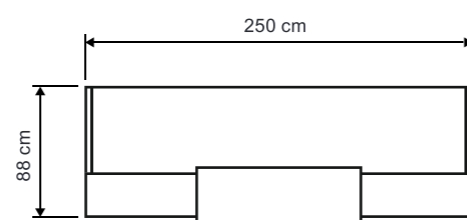

by office concept

RCO 25 obdĺžniková recepcia
rectangular reception desk