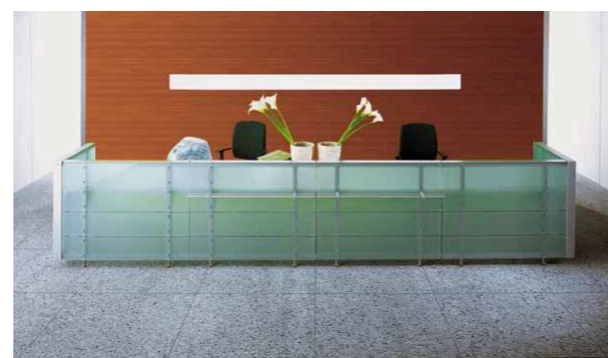

The reception is the first contact area with a company. It is also the workers' meeting place. It is a point that should radiate the company values and a pleasant welcome atmosphere. You can create a unique atmosphere customised to your brand by application of the designs, colours and surfaces of the Sunmass reception desks. When developing the Reception series, we sought to emphasise a feel of timeless, clean and simple design, but also long life. The bottom section of the reception desk is protected by Homapal with an aluminium finish. An NVV office desk is located behind the reception desk.

BLACK TECH

Náš modulárny systém vytvára samostatne stojace recepčné pulty, ktoré elegantne zapadnú do vašich miestností. Ak si želáte, môžete si svoj pult zvoliť aj ako rohový, kde môžete z dvoch strán vítať svojich hostí alebo zákazníkov.