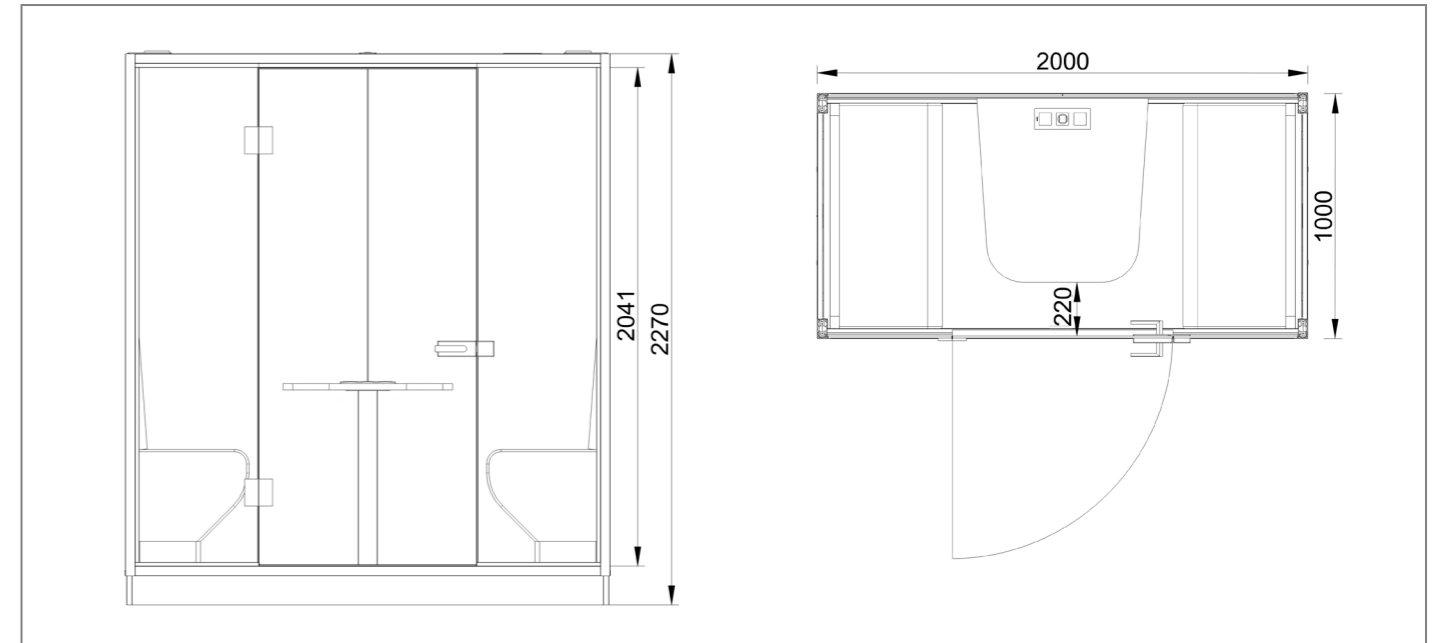

Tento box predstavuje ideálne pracovné prostredie pre 1 osobu, kde budete mať pre Vašu prácu súkromie a pokoj. Ponúkame v dvoch verziách, s čalúnenou lavicou a stolom alebo s vysokou barovou stoličkou a stolom. Základné prevedenie: stôl, prípojné miesto (220V, RJ45, USB). Hmotnosť: 300kg.

This booth is an ideal working space for one person, where you will have privacy and peace for your work. Available in two versions, with upholstered bench and desk or with high bar stool and table. Basic design: table, connection point (220V, RJ45, USB). Weight: 300kg

This booth is designed for 2 people and is equipped with two fans with the possibility of power regulation. The upper image features upholstered backrests. The outer sides are from LTD. At the second picture there is glass back panels, and the external sides of the box are upholstered. Basic design: table, connection point (220V, RJ45, USB), sofas. Weight: 390kg

model	šírka / width	výška / height
8067X	80 cm	67,5 cm (u = 10 cm) u = pod doskou under the plate
1067X	100 cm	
1267X	120 cm	
1467X	140 cm	
1667X	160 cm	
1867X	180 cm	
2067X	200 cm	

Paravány stolové delené / Table screen divided