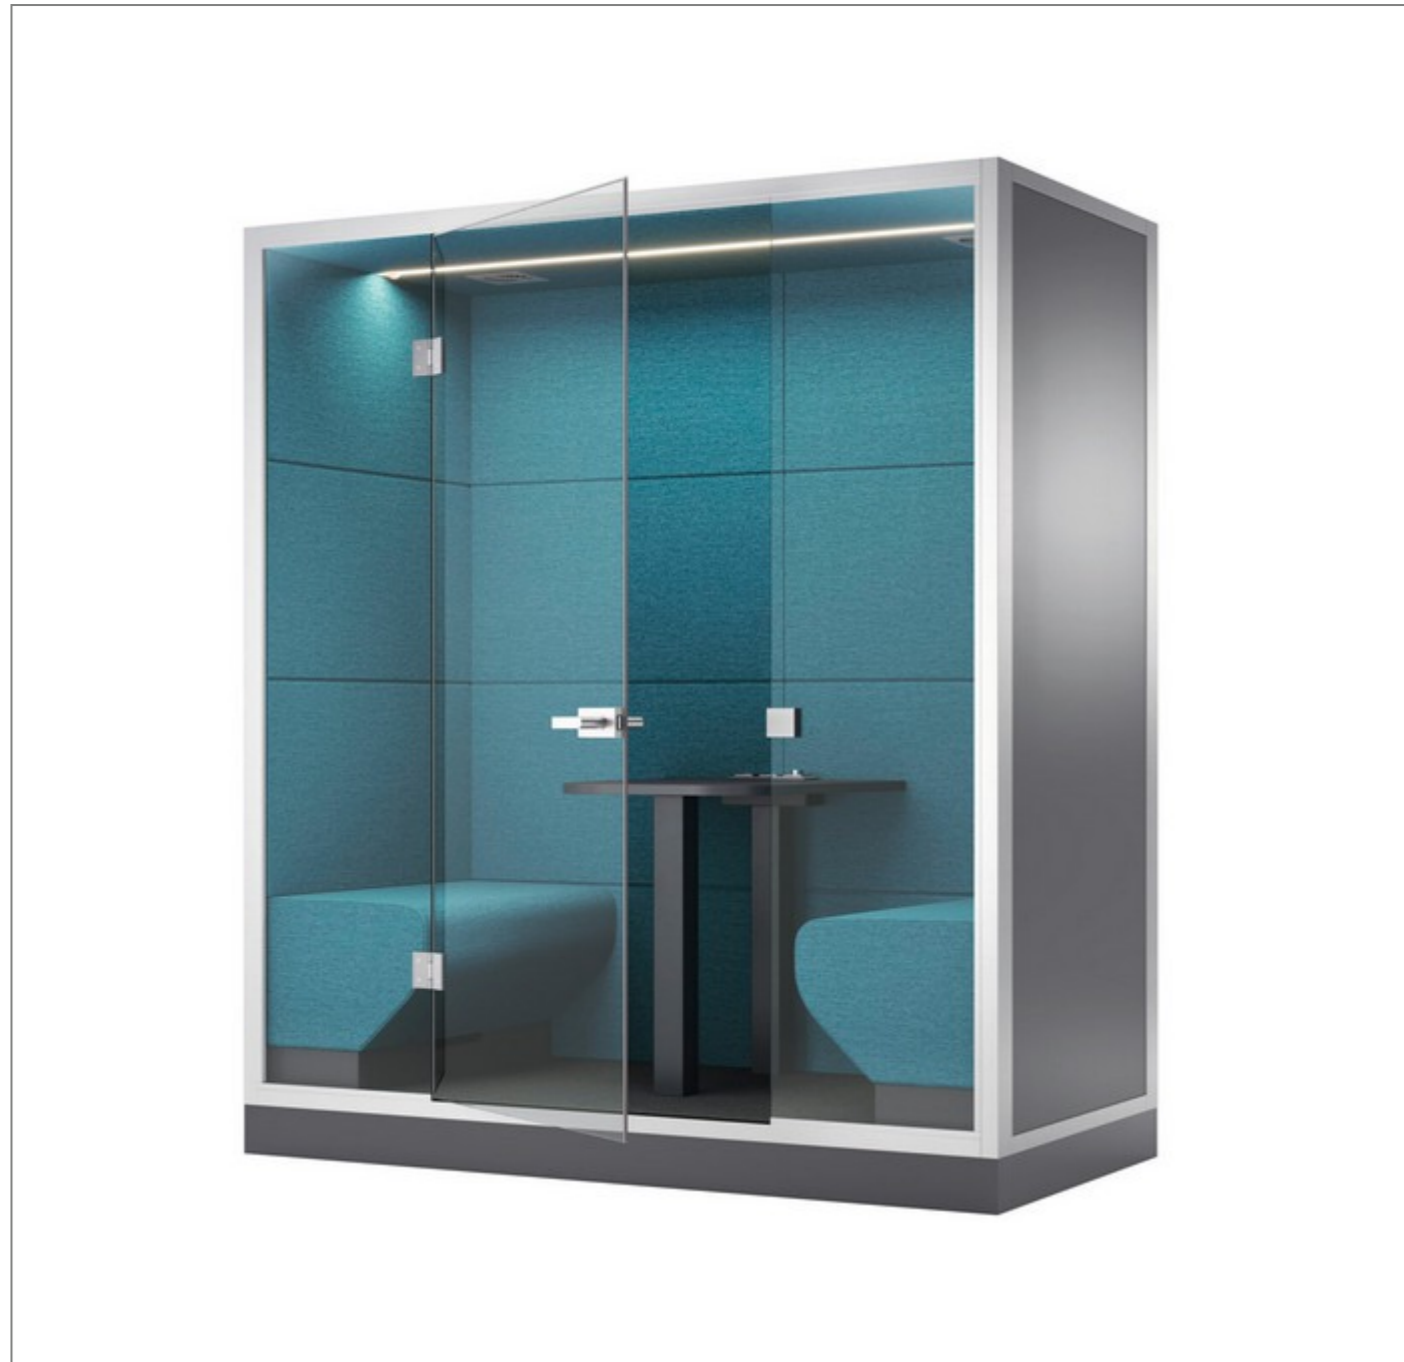

Tento box je určený pre 2 osoby, je vybavený dvoma ventilátormi s možnosťou regulácie výkonu. Na vrchnom obrázku je čalúnený chrbát, vonkajšie boky sú v prevedení LDTD. Na druhom obrázku má presklenný chrbát, vonkajšie boky boxu sú čalúnené. Základné prevedenie: stôl, prípojné miesto (220V, Rj45, USB), lavice na sedenie. Hmotnosť: 390kg

This booth is designed for 2 people and is equipped with two fans with the possibility of power regulation. The upper image features upholstered backrests. The outer sides are from LTD. At the second picture there is glass back panels, and the external sides of the box are upholstered. Basic design: table, connection point (220V, RJ45, USB), sofas. Weight: 390kg