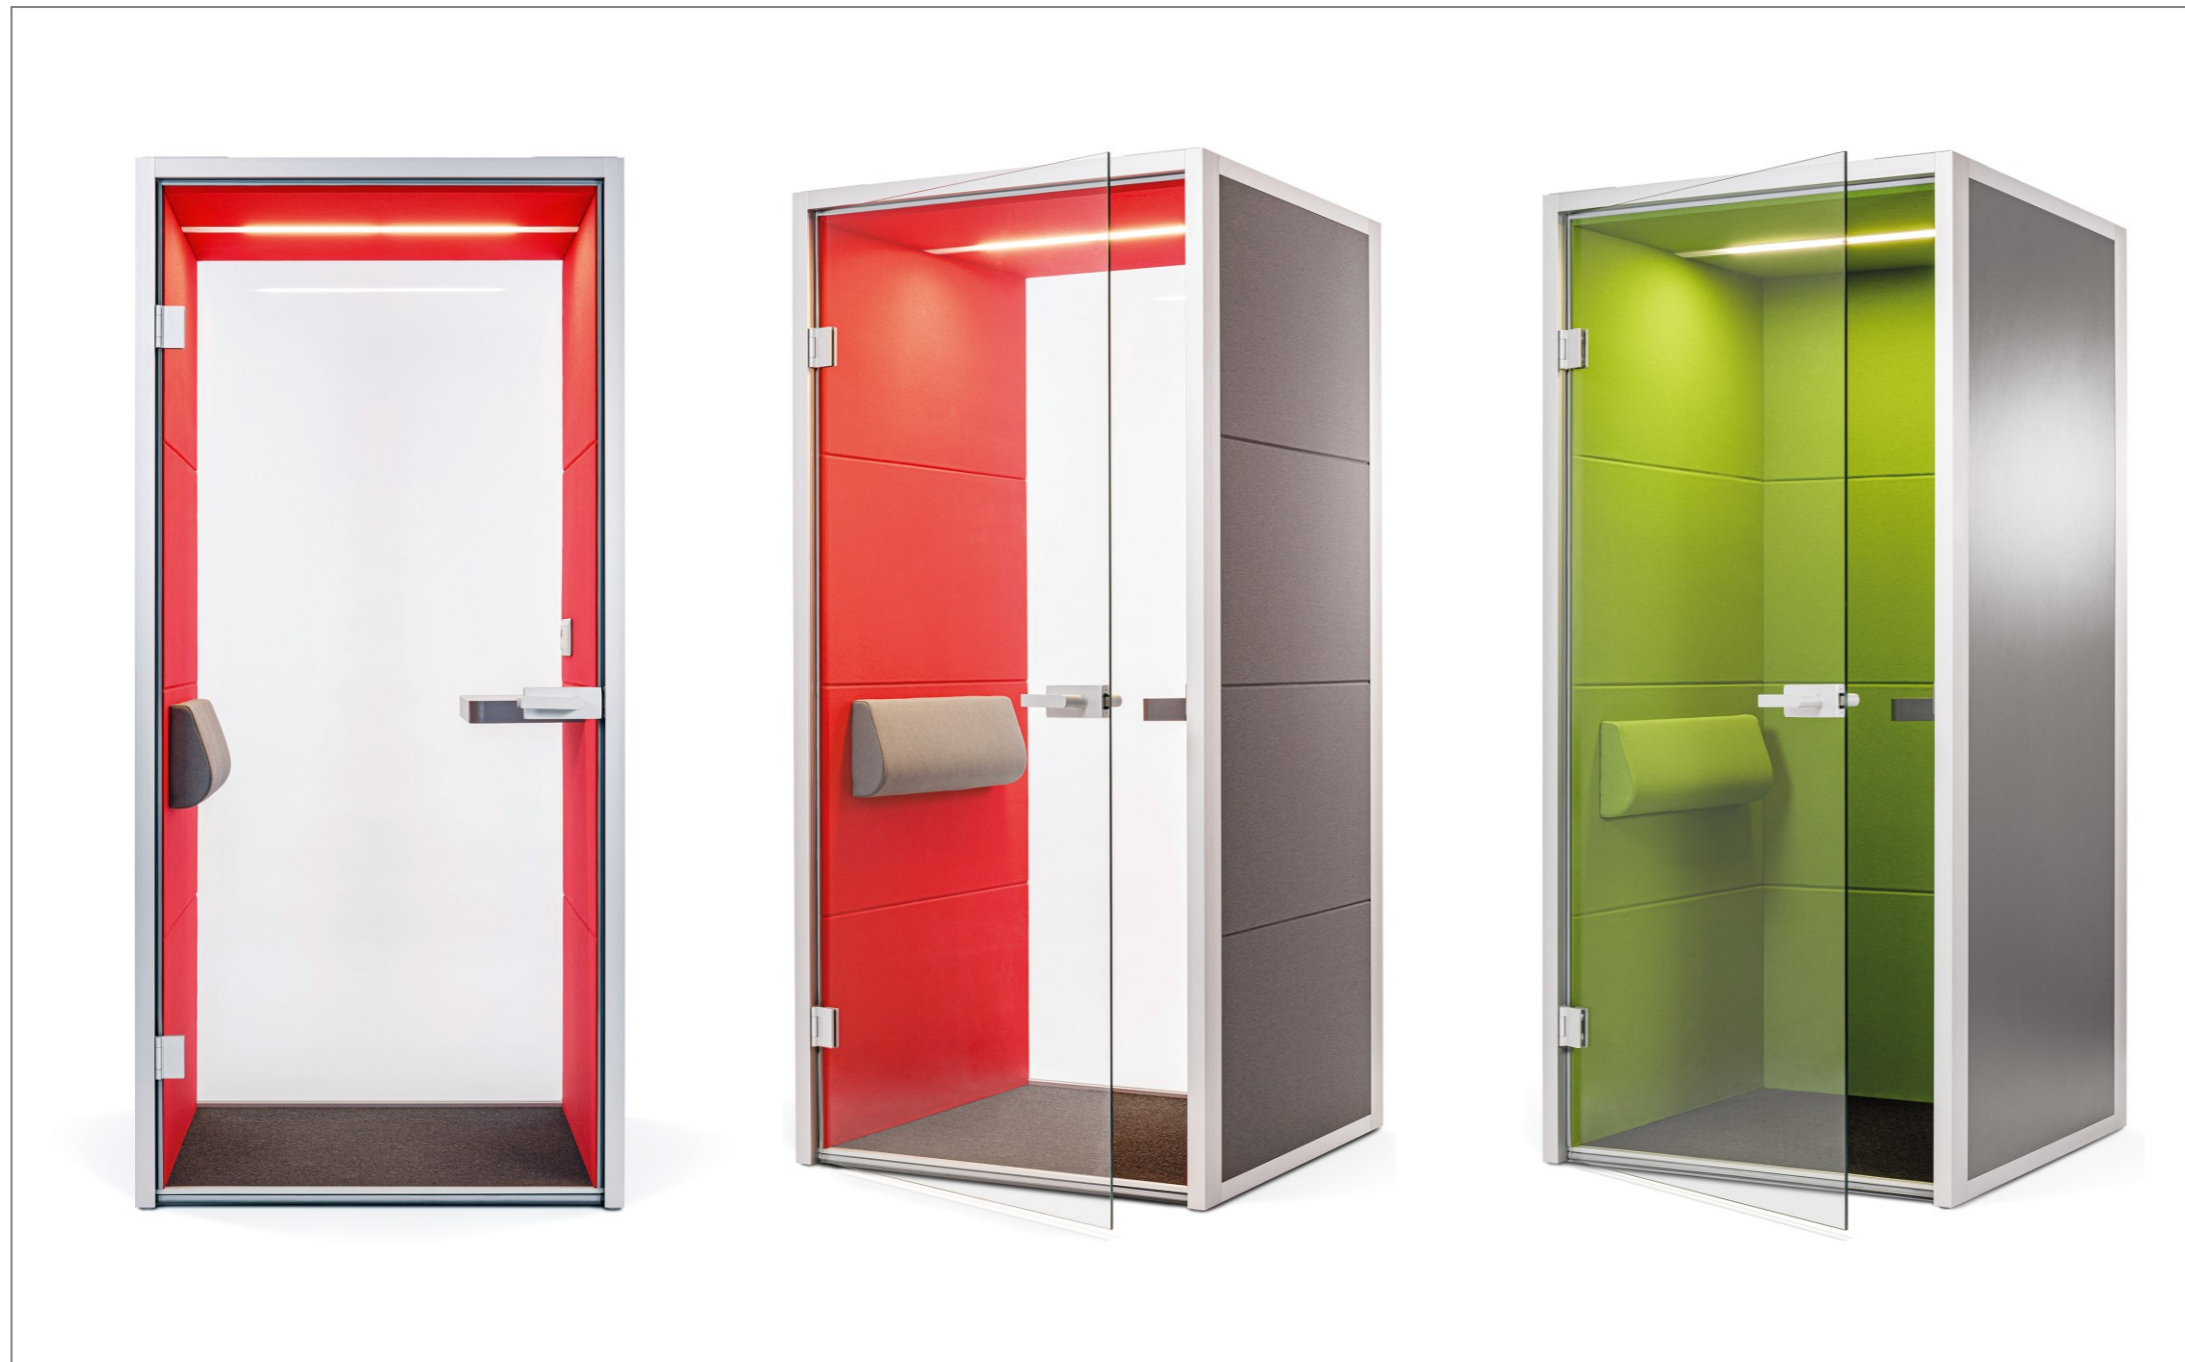

as box 1

Tento box je určený pre 1 osobu, oceníte ho pri svojich pracovných a osobných hovoroch. Box je vybavený odkladacím stolíkom a pohodlnou opierkou chrbáta. Je možné doplniť ho barovou stoličkou pre ešte väčšie pohodlie. Základné prevedenie: police, prípojné miesto (220V, RJ45, USB), opierka. Hmotnosť: 240kg.

This 1-person booth is well designed for business and personal calls. The booth is equipped with a side desk and a comfortable backrest. It can be supplemented with a bar chair for even greater comfort. Basic design: shelves, connection point (220V, RJ45, USB), support. Weight: 240kg.