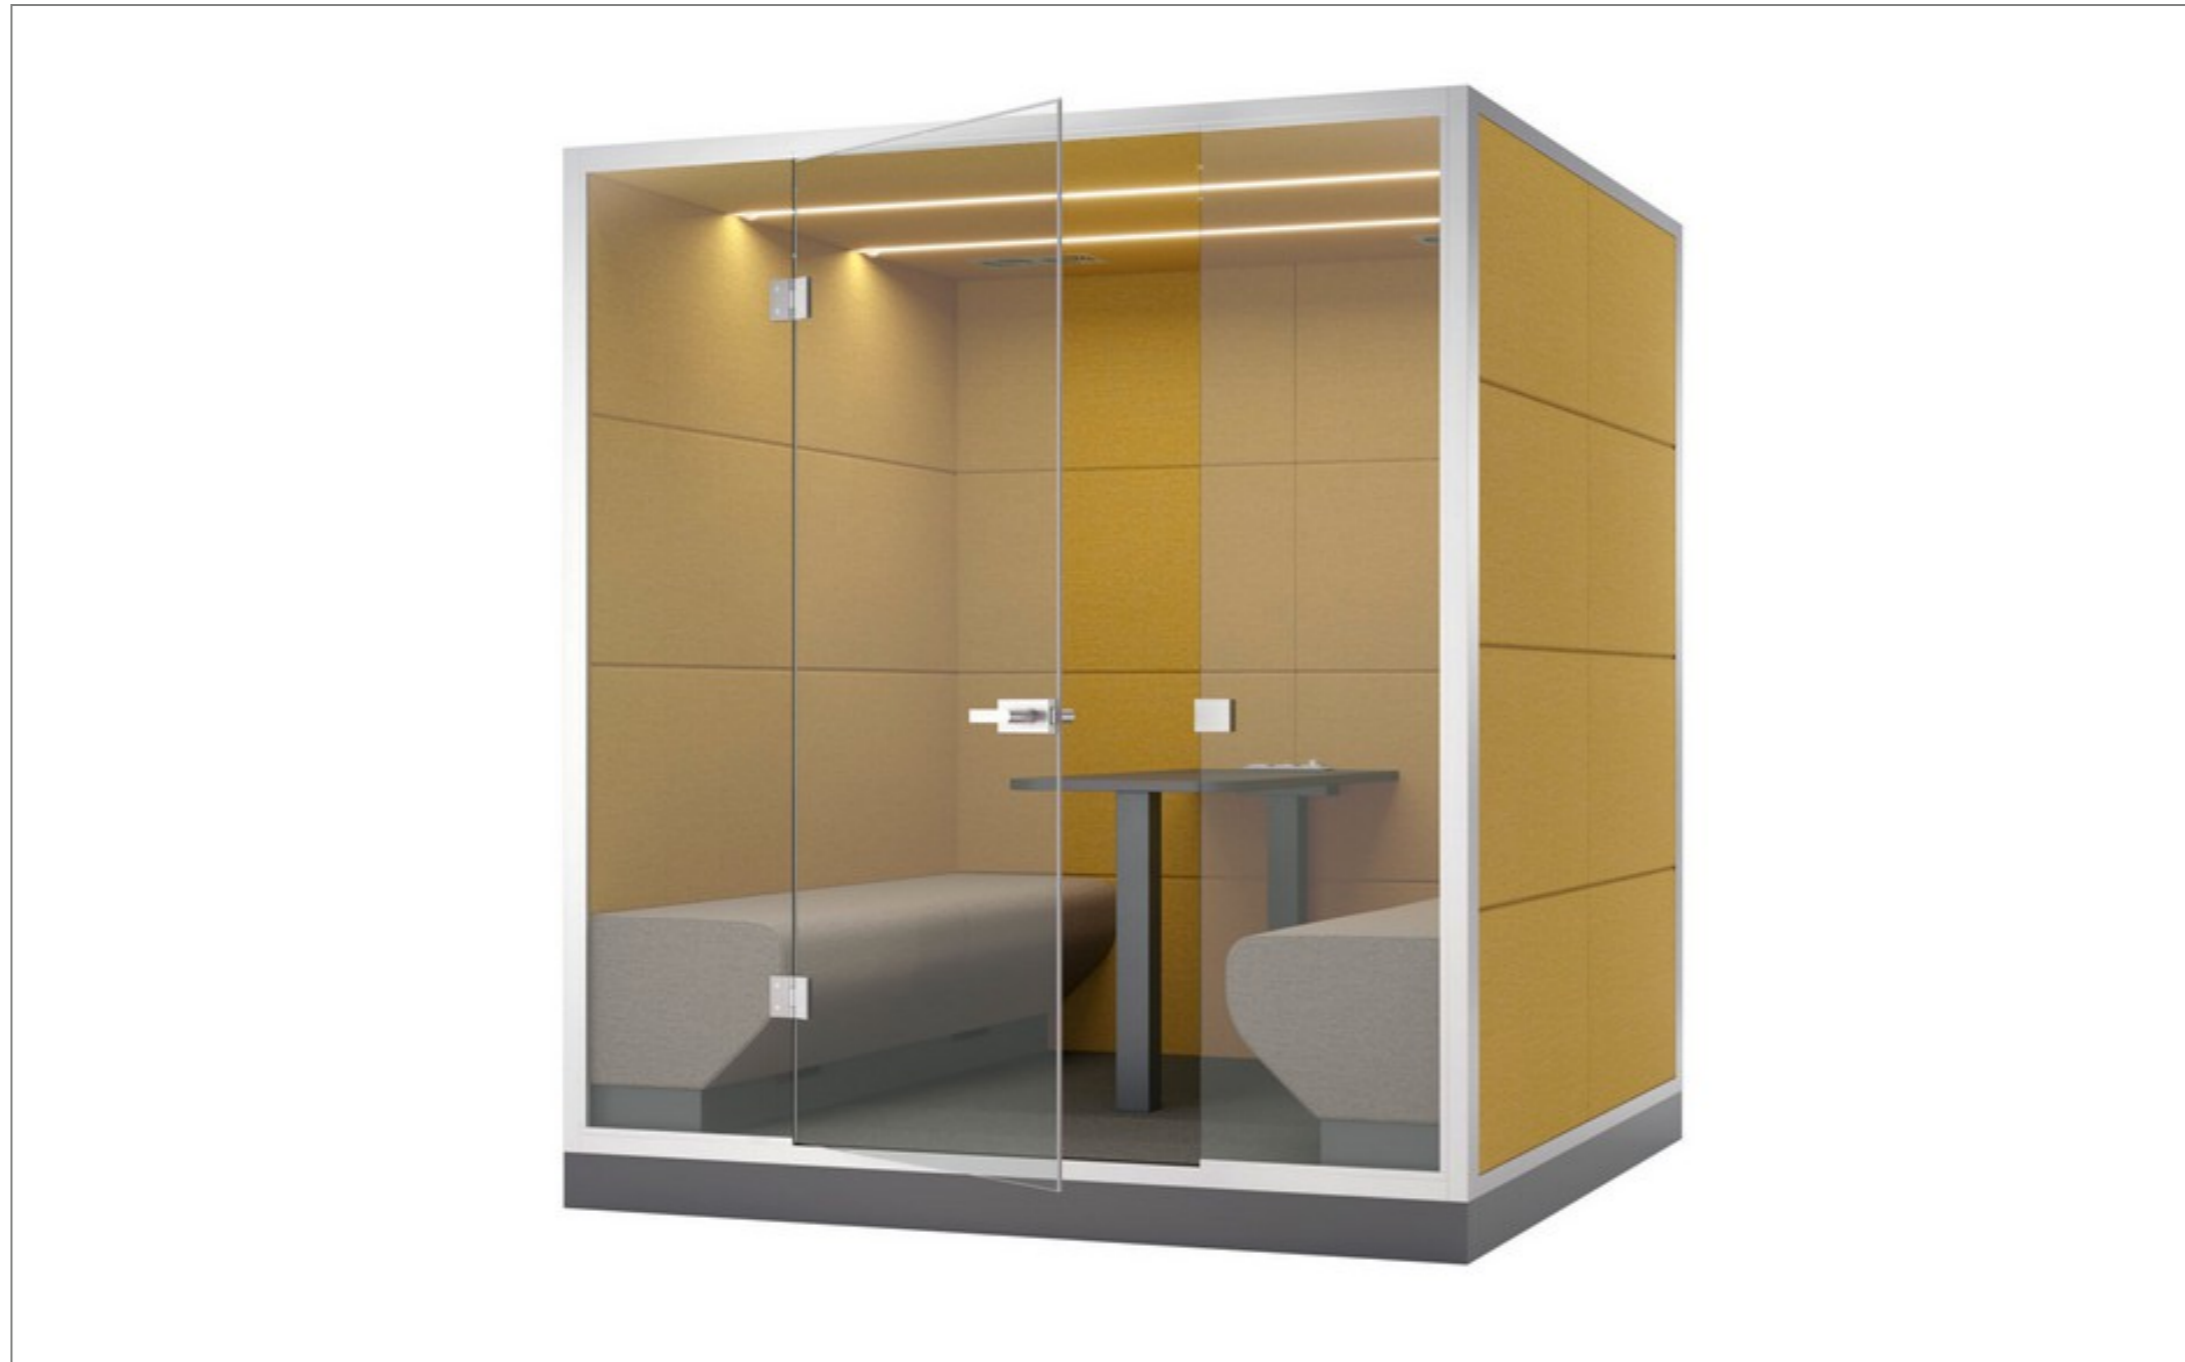

as box 4

Box 4 je určený pre 4 osoby. Pri tomto boxe je možné si zvoliť variant s čalúnenou lavicou a stolom alebo variant na spodnom obrázku, so stolom Hotcom a barovými stoličkami. Box je vybavený štyrmi ventilátormi a dvoma LED lištami. Základné prevedenie: stôl Hotcom, prípojné miesto (220V, RJ45, USB), bez sedenia alebo stôl a lavice na sedenie. Hmotnosť: 560kg.

Booth 4 is designed for four people. With this booth, you can choose between a variant with an upholstered bench and desk or the variant with a Hotcom table and bar stools (lower picture). The booth is equipped with four fans and two LED stripes. Basic version: Hotcom table, connection point (220V, RJ45, USB), without seat or table, and benches. Weight: 560kg.